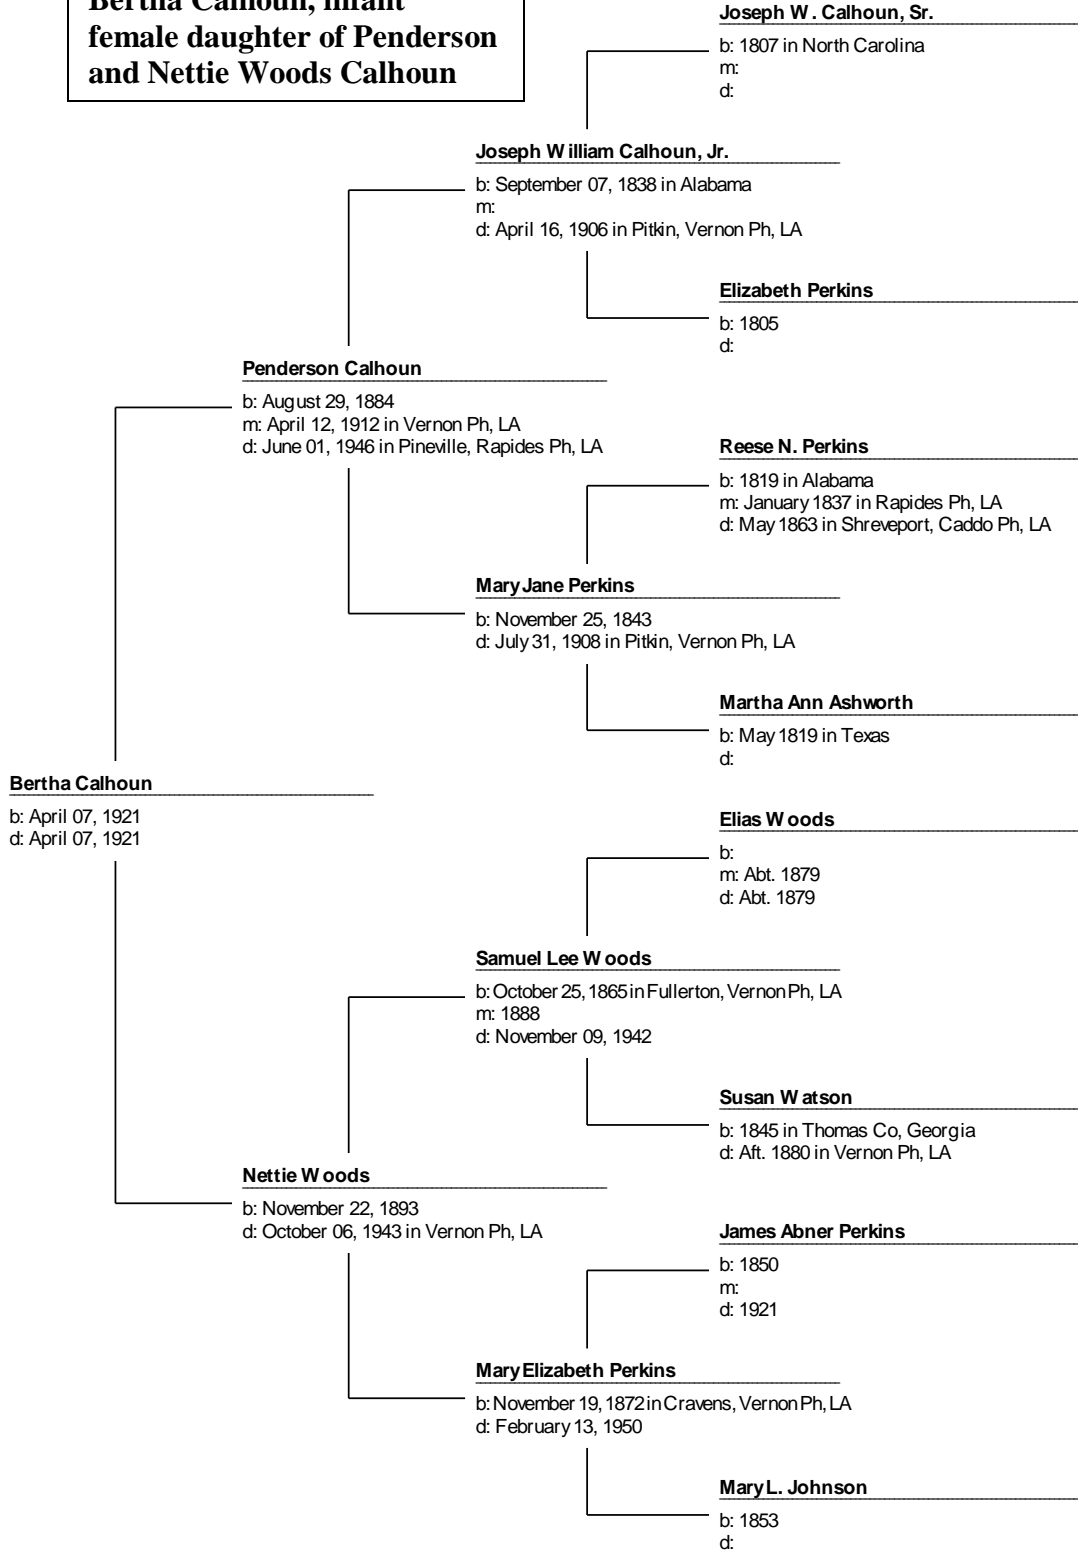

**Ancestry of:
Bertha Calhoun, infant
female daughter of Penderson
and Nettie Woods Calhoun**

Descendants of Penderson Calhoun

- 1 Penderson Calhoun 1884 - 1946
 - . +Nettie Woods 1893 - 1943
 -2 Clay Calhoun 1914 - 1914
 -2 Archie Samuel Calhoun 1915 - 2003
 - +Ottis Wilson 1921 - 1983
 - 3 Osofaye Calhoun 1937 -
 - 3 Richard Lee Calhoun 1939 - 1945
 -2 Pearlie Calhoun 1918 - 1980
 - +Unknown Lechinger
 -2 **Bertha Calhoun 1921 - 1921**
 -2 Berlis Calhoun 1921 - 1998
 - +Glennie Estelle McCollough 1913 - 2000
 - 3 Glenda Marie Calhoun 1952 - 2010
 - +Harvey Johnson 1939 - 1997
 -2 R. C. Calhoun 1923 -
 -2 Dovie Reba Calhoun 1928 -
 -2 Evie Calhoun 1929 - 1930