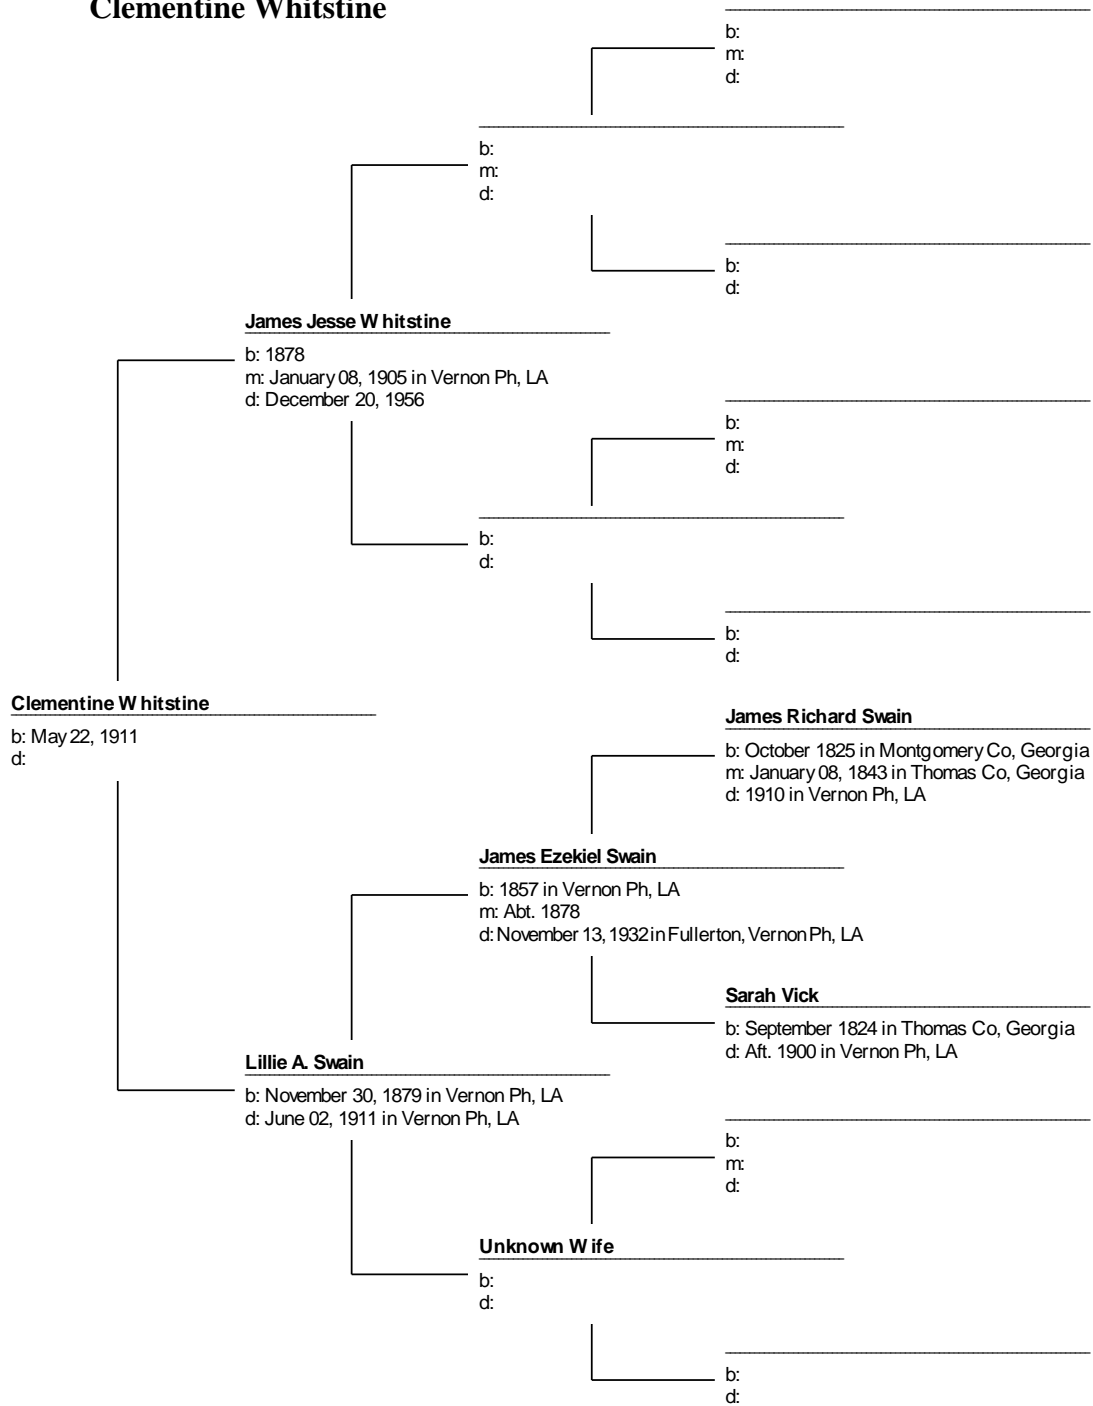

Ancestry of:
Clementine Whitstine

Descendants of James Jesse Whitstine

- 1 James Jesse Whitstine 1878 - 1956
 - . +Henrietta Williams 1871 - 1893
 - *2nd Wife of James Jesse Whitstine:
 - . +Lillie A. Swain 1879 - 1911
 -2 Lula Whitstine 1894 - 1976
 - +Unknown Iles
 -2 Jesse Whitstine 1907 - 1974
 - +Maggie C. Self 1910 - 1993
 - 3 Doris Whitstine 1947 - 1950
 - 3 Living Whitstine
 - +Unknown Sproles
 - 4 Living Sproles
-2 **Clementine Whitstine 1911 -**
 - *3rd Wife of James Jesse Whitstine:
 - . +Josephine Watson 1874 -
 -2 Harlis Watson Whitstine 1916 -